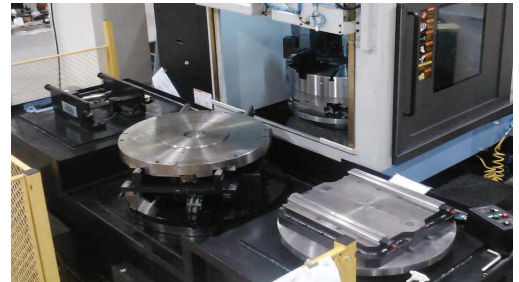

# Pallet Storage Systems

**Rusach International** Engineers are experts in Part Shuttle Systems, Flexible Manufacturing Systems and Plant Storage Systems. Whether it is a Load/Unload System you need, a Shuttle system, a Flexible Manufacturing System, a Storage System, or a combination of everything. Contact **Rusach International** today and let one of our experts evaluate your needs and design a system for you. We can even design a Part Setup System flowing to your machines to keep your machines working and making parts, not sitting idle while parts are being setup.